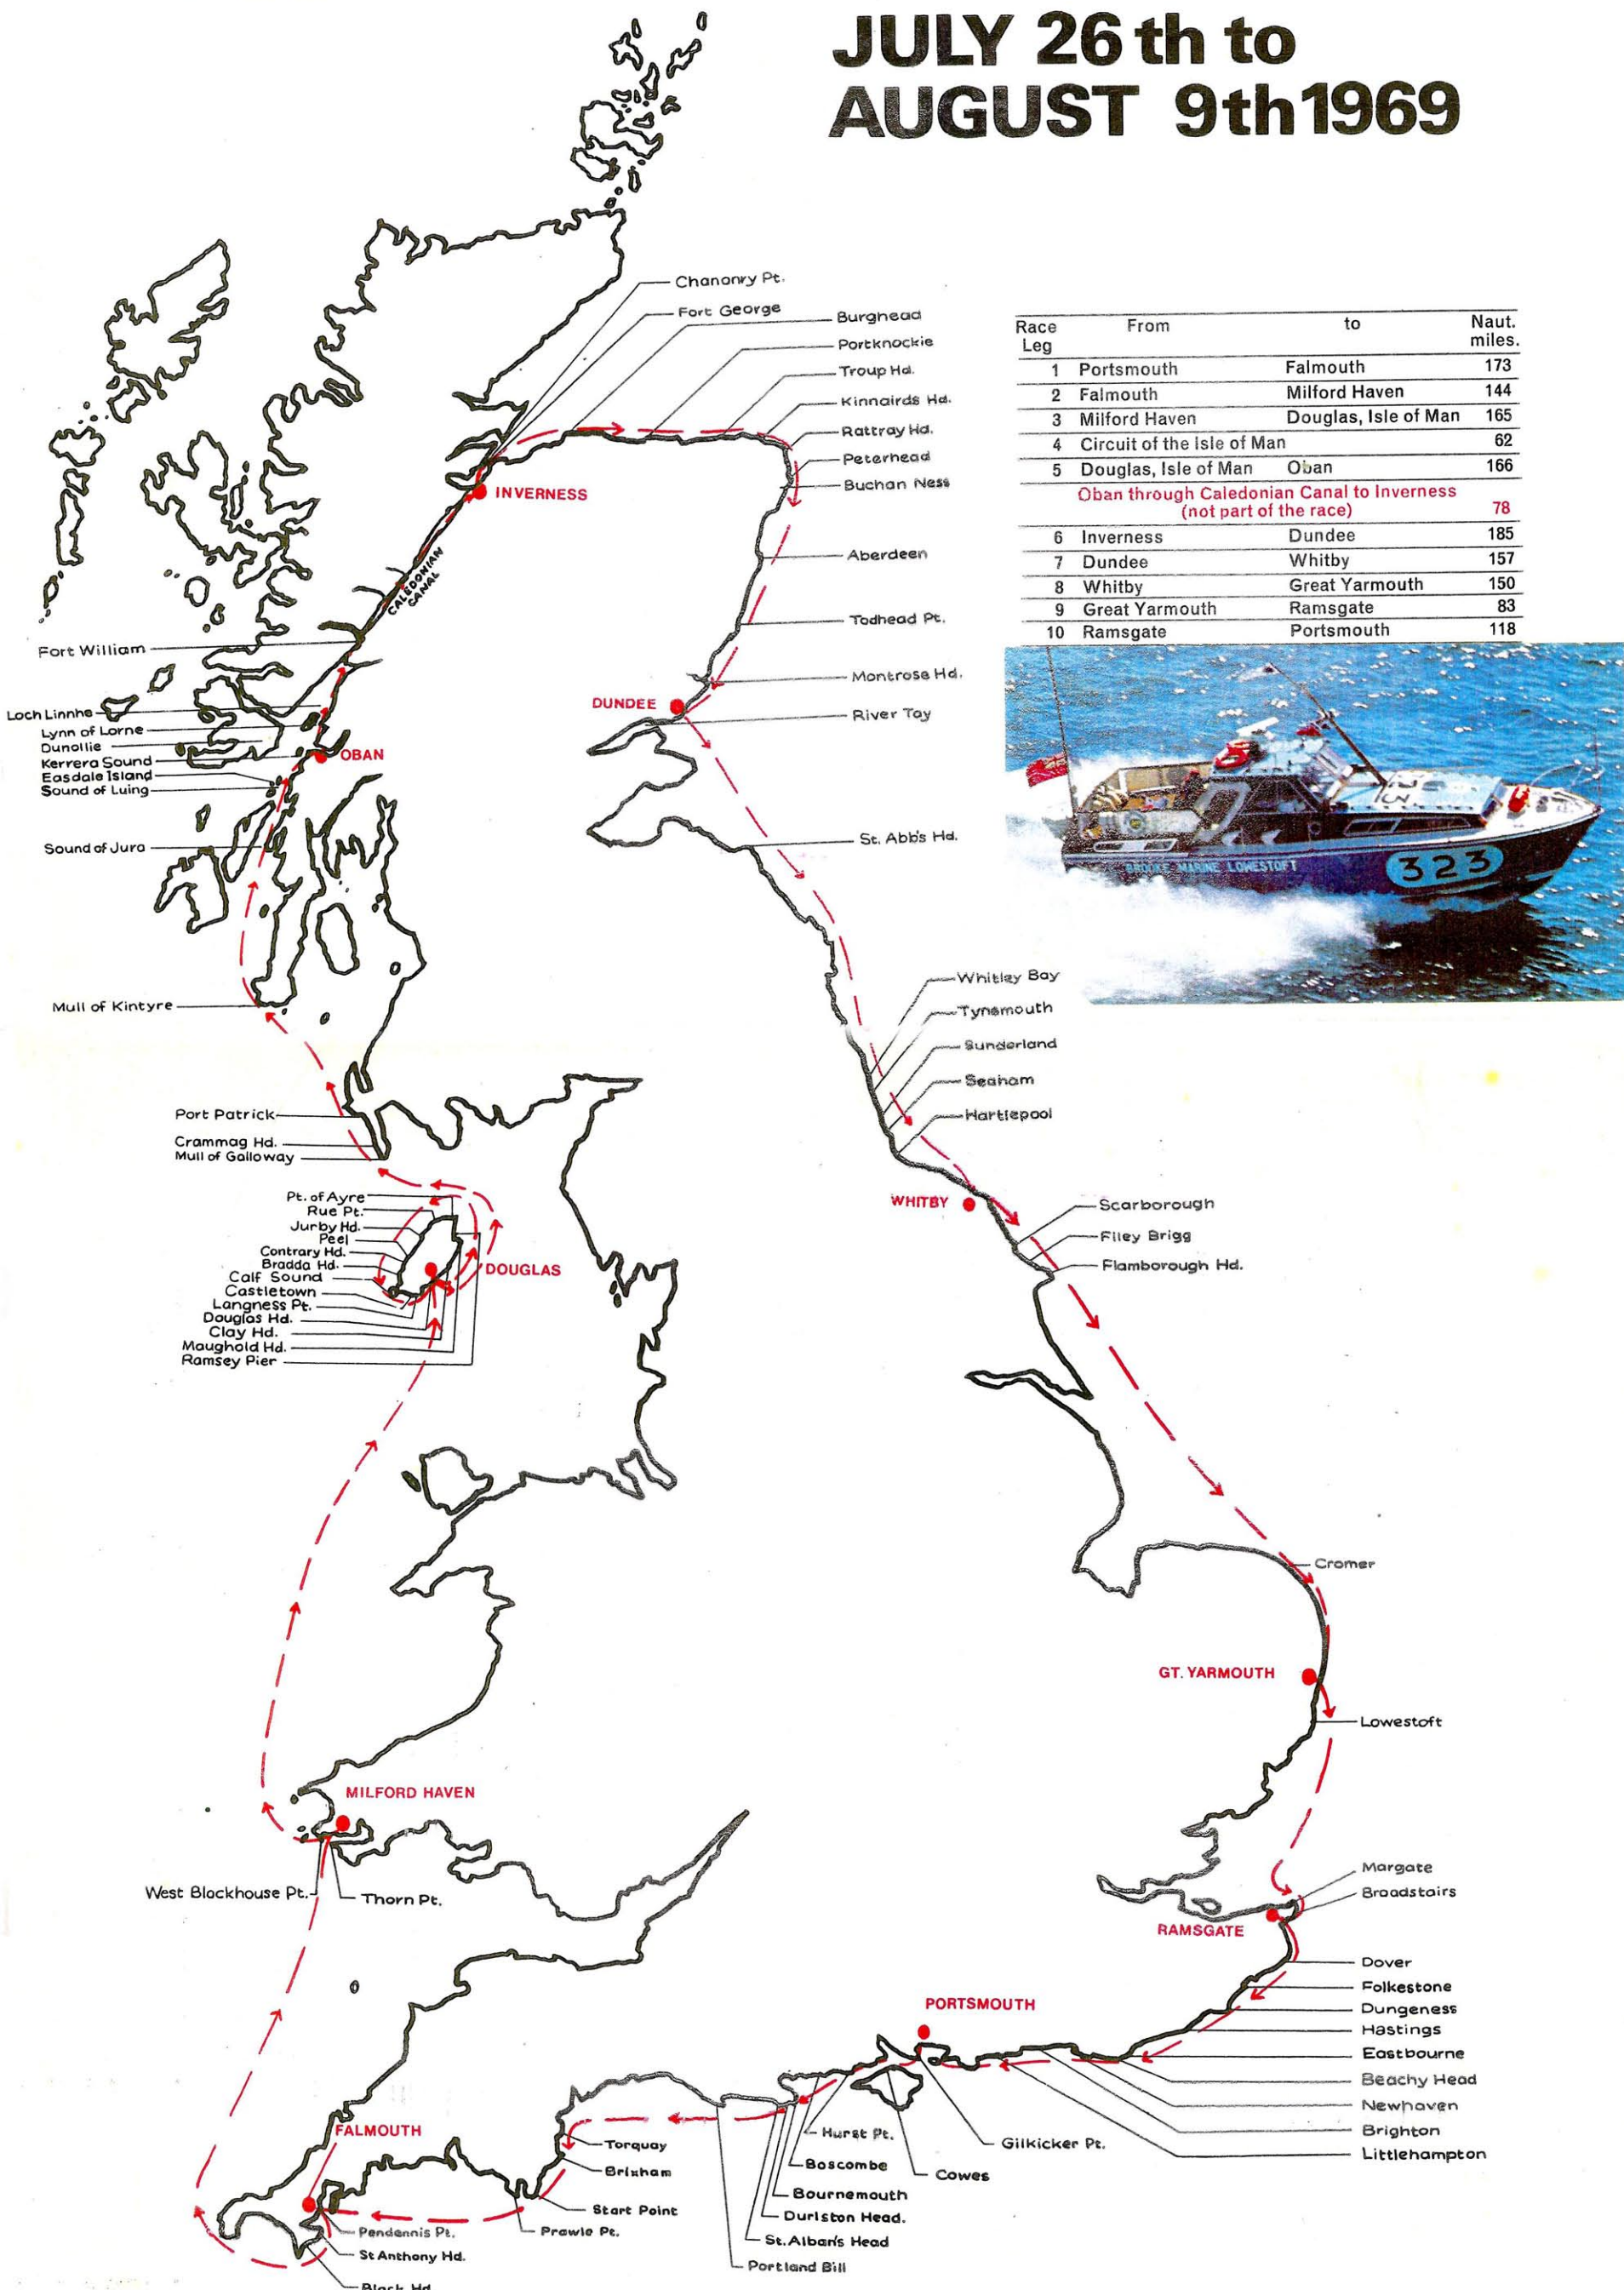

The Daily Telegraph

ROUND BRITAIN POWERBOAT RACE

**JULY 26th to
AUGUST 9th 1969**

Race Leg	From	to	Naut. miles.
1	Portsmouth	Falmouth	173
2	Falmouth	Milford Haven	144
3	Milford Haven	Douglas, Isle of Man	165
4	Circuit of the Isle of Man		62
5	Douglas, Isle of Man	Oban	166
	Oban through Caledonian Canal to Inverness (not part of the race)		78
6	Inverness	Dundee	185
7	Dundee	Whitby	157
8	Whitby	Great Yarmouth	150
9	Great Yarmouth	Ramsgate	83
10	Ramsgate	Portsmouth	118